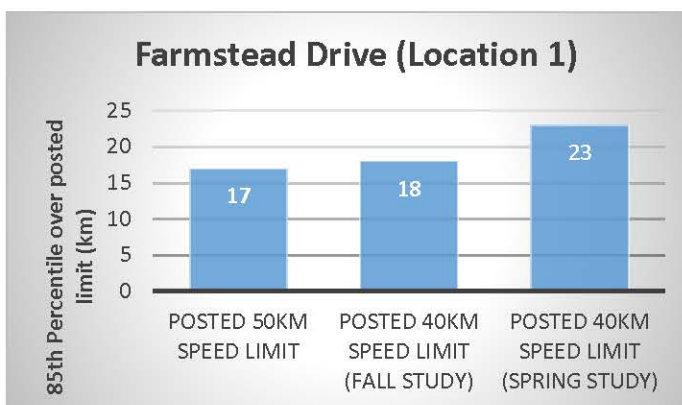

Major Collector Roadways

Farmstead Drive (between Derry Road and McLaughlin Avenue)

Farmstead Drive (between McLaughlin Avenue and Leiterman Drive)

Major Collector Roadways

McLaughlin Avenue (between Bronte Street South and Farmstead Drive)