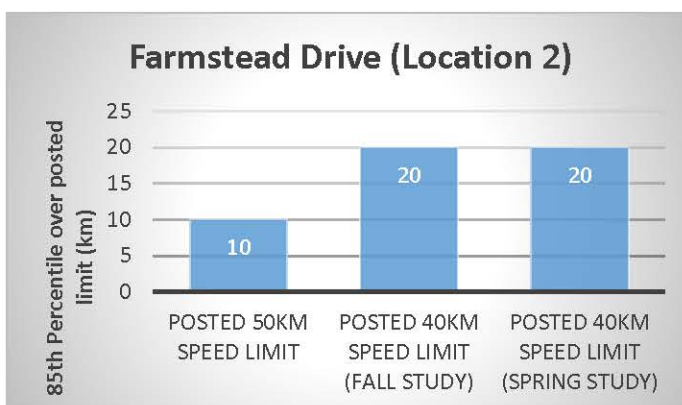

Major Collector Roadways

Farmstead Drive (between Derry Road and McLaughlin Avenue)

Farmstead Drive (between McLaughlin Avenue and Leiterman Drive)

Major Collector Roadways

McLaughlin Avenue (between Bronte Street South and Farmstead Drive)