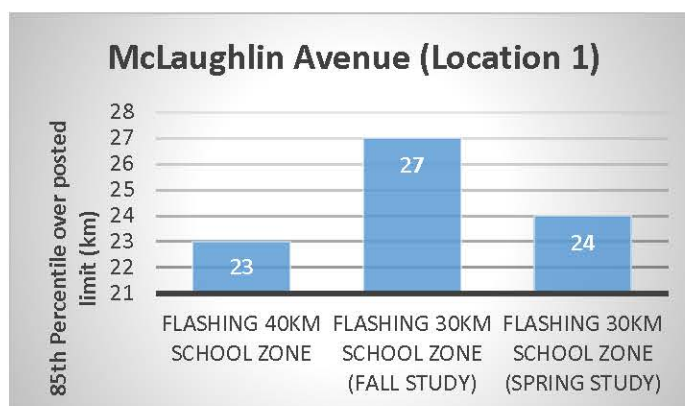

# Flashing 30km/h School Zones

Farmstead Drive (between McLaughlin Avenue and Leiterman Drive)

McLaughlin Avenue (between Bronte Street South and Farmstead Drive)

Leger Way (between Whitlock Avenue and Etheridge Avenue)