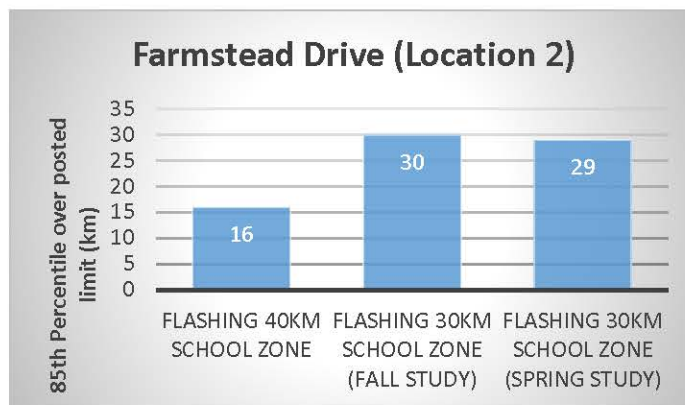

# Flashing 30km/h School Zones

Farmstead Drive (between McLaughlin Avenue and Leiterman Drive)

McLaughlin Avenue (between Bronte Street South and Farmstead Drive)

Leger Way (between Whitlock Avenue and Etheridge Avenue)